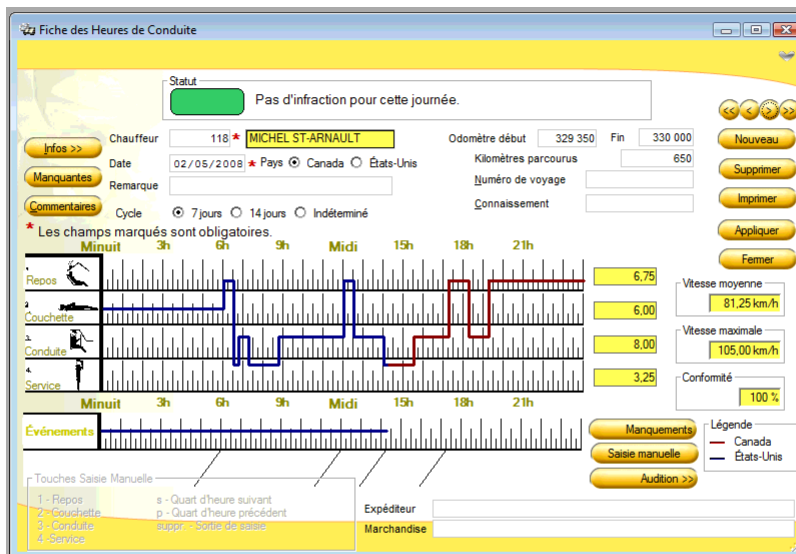

Transporteurs publics, flottes privées, municipalités.

Téléchargez & essayez gratuitement le logiciel LE MILLO-REPOS sur www.millogiciel.ca

INSCRIVEZ VOTRE NUMÉRO DE LICENCE GRATUITE: _____

NOUS VOUS L'ÉCHANGERONS POUR UNE CARTE CADEAU VALIDE DANS LE COMMERCE DE VOTRE CHOIX. _____ (<=nom du commerce)

Vos noms & fonctions _____

Nom & adresse de votre entreprise: _____

De plus automatiquement votre compagnie participera à notre tirage mensuel de logiciels & services

Envoyez par courriel à ventes@millogiciel.ca 137 avenue du Pacifique -Laval H7N 3X9 1 450 975-8338