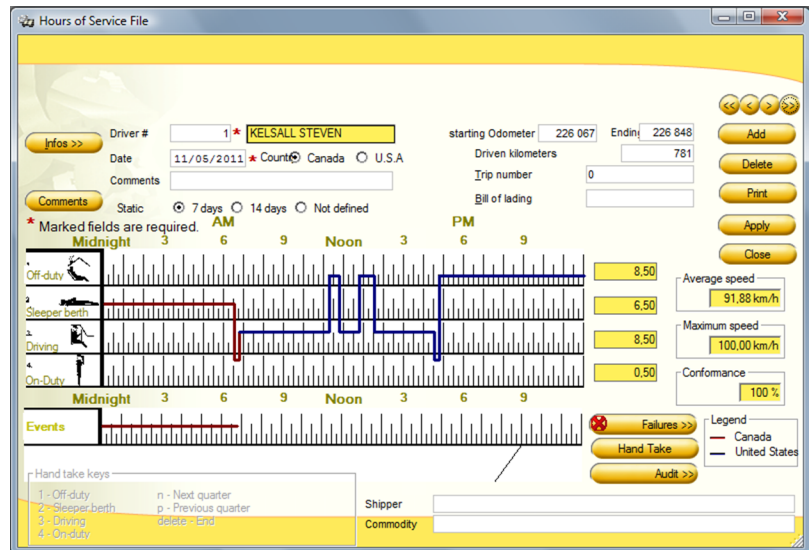

Try the Millo-Check™ for free now

Download it on

<http://www.millobit.com/ats.htm>

then send an email to

ventes@millogiciel.ca

to receive

your free activation key number.